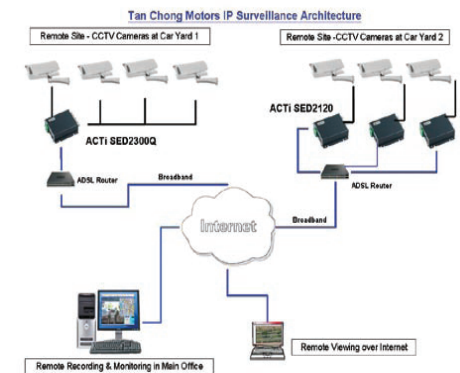

About Aimetis Symphony™ software

Aimetis Symphony™ is an advanced Open IP-Surveillance software product with integrated video analytics. Symphony™ simultaneously enables digital video recording, intelligent video analysis and remote access to live and recorded images from any networked computer.